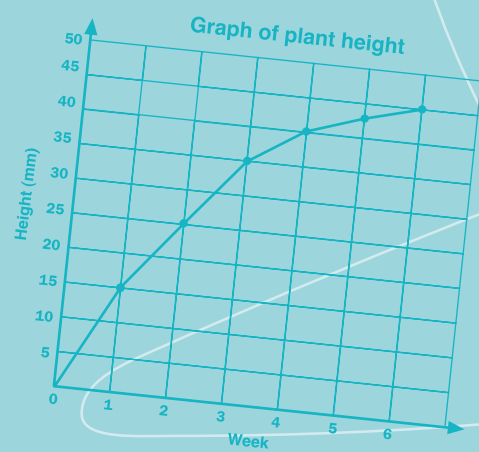

A series for new learners of English in New Zealand schools supporting the curriculum in mathematics, science and social studies. For Years 7 to 10.

**Focus on English**

- Animals
- Shapes
- Plants
- Measurement
- Conservation
- Weather